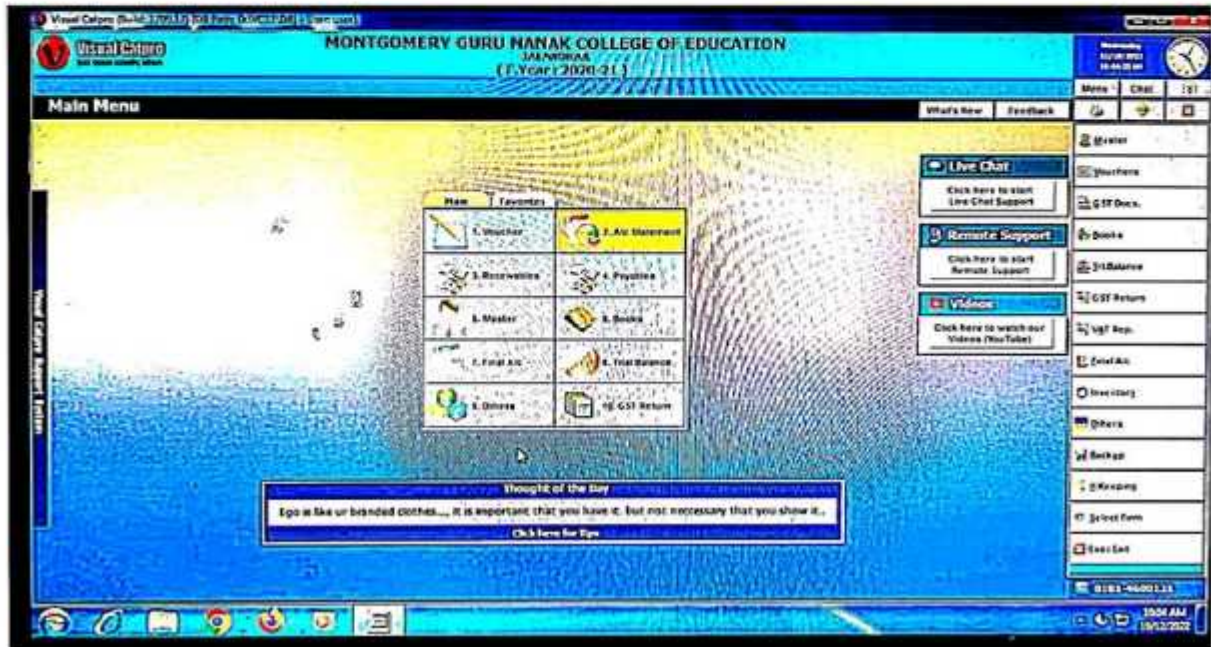

- Finance & Accounts

CatPro Software