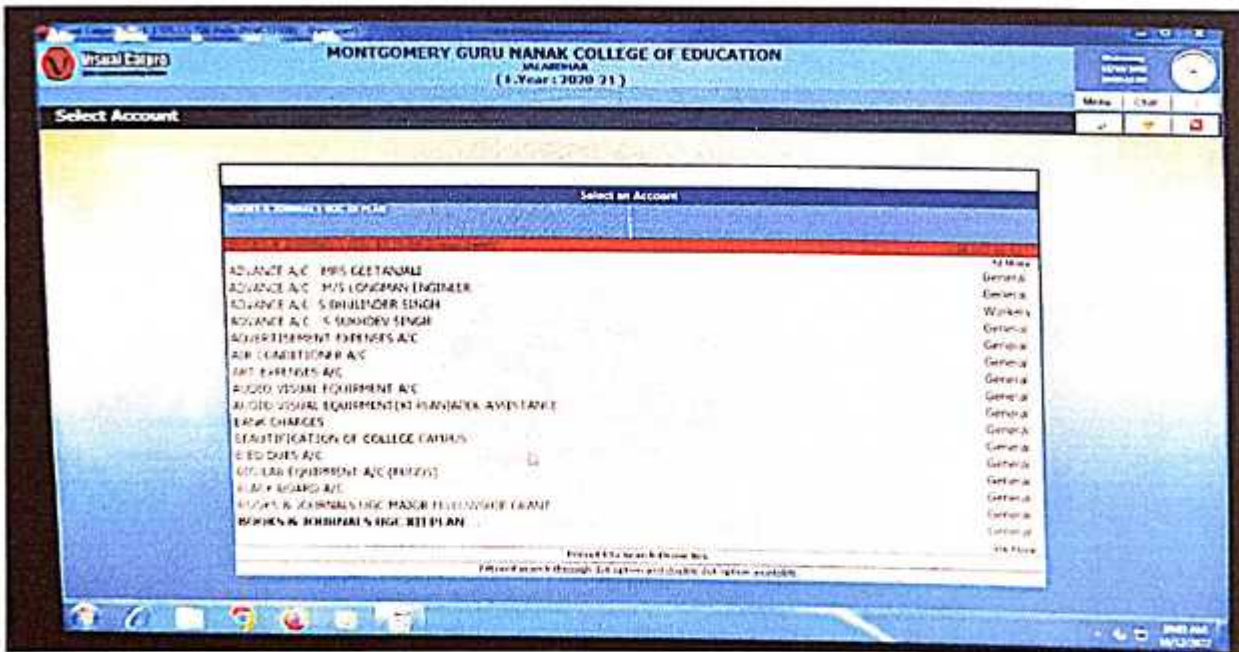

- **Finance & Accounts**

College is using CatPro software which helps to streamline the budget under different heads. Monthly salary statement for teaching and Non-teaching staff is prepared using this software. CatPro Software is used by the Office to maintain all the financial data of the college.

CatPro Software

WJ
Acting Principal
Montgomery Guru Nanak College
of Education, Jalandhar
Chau