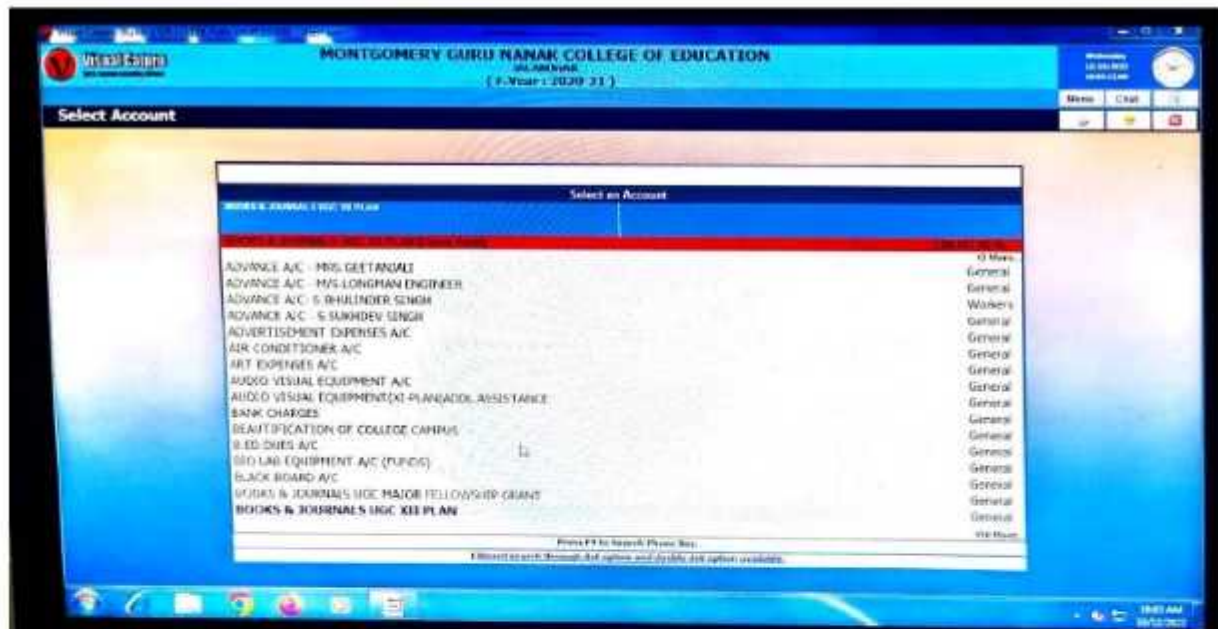

Facebook Page of the College

<https://www.facebook.com/mgncollege/>

Instagram Id

mgncollegeofeducation

- Finance & Accounts

CatPro Software

- Student Admission and Support

G-Suite Ids of students