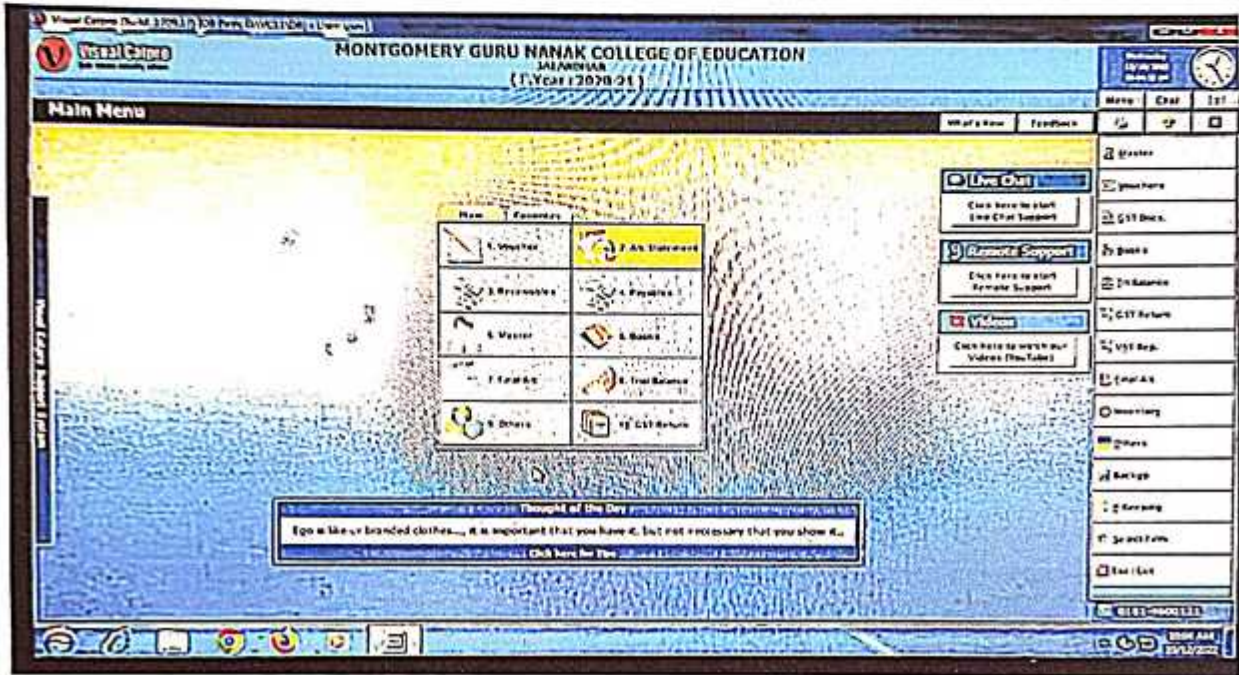

- **Finance & Accounts**

College is using CatPro software which helps to streamline the budget under different heads. Monthly salary statement for teaching and Non-teaching staff is prepared using this software. CatPro Software is used by the Office to maintain all the financial data of the college.

CatPro Software

WJ
Acting Principal
Montgomery Guru Nanak College
of Education, Jalandhar
Chau